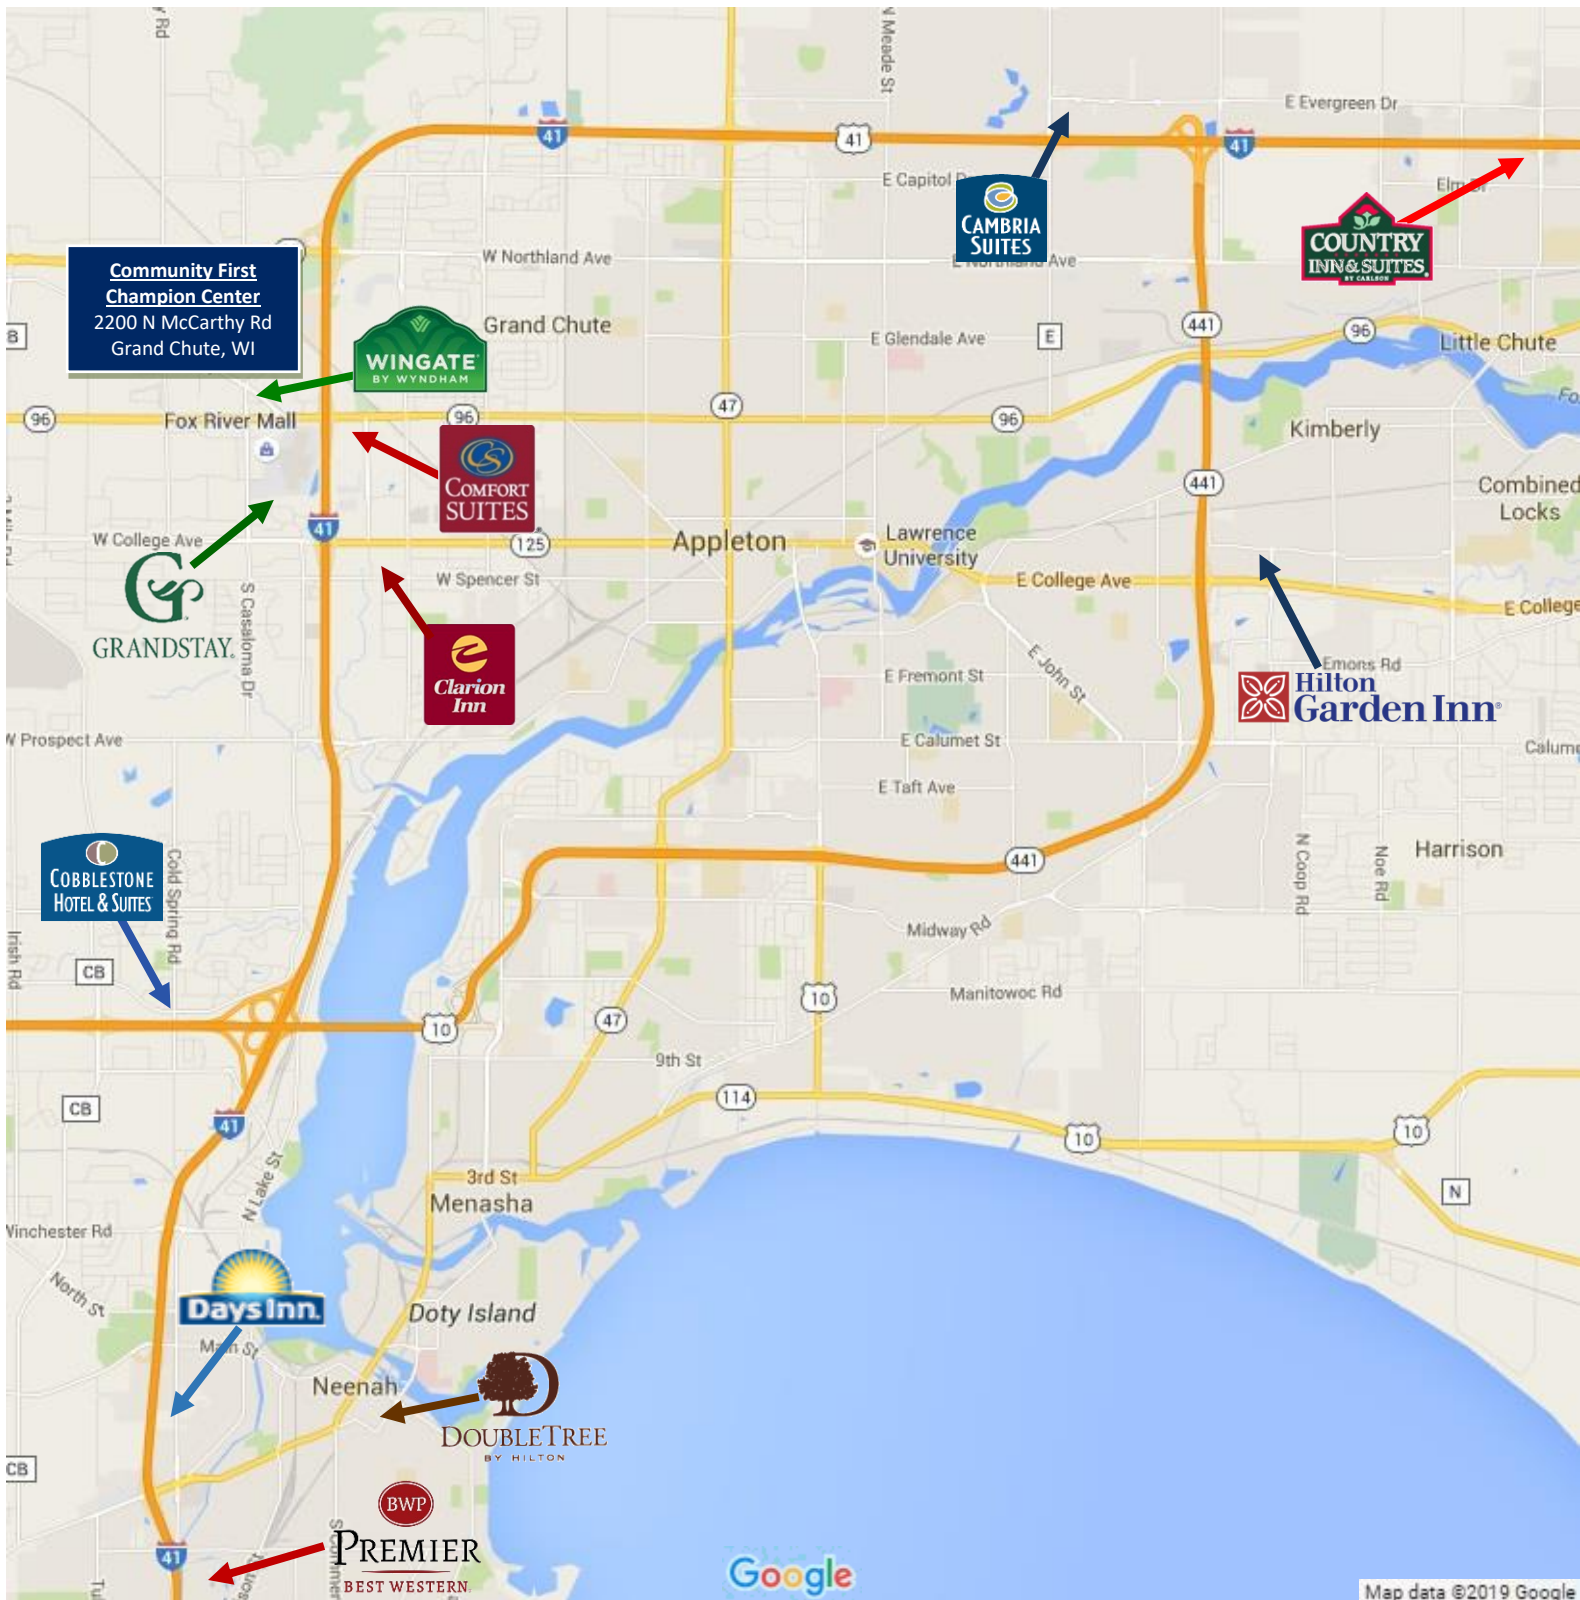

IMPORTANT: Mention **“Wisconsin State Gymnastics Championship Room Block”** when calling hotels to make reservations to get these rates